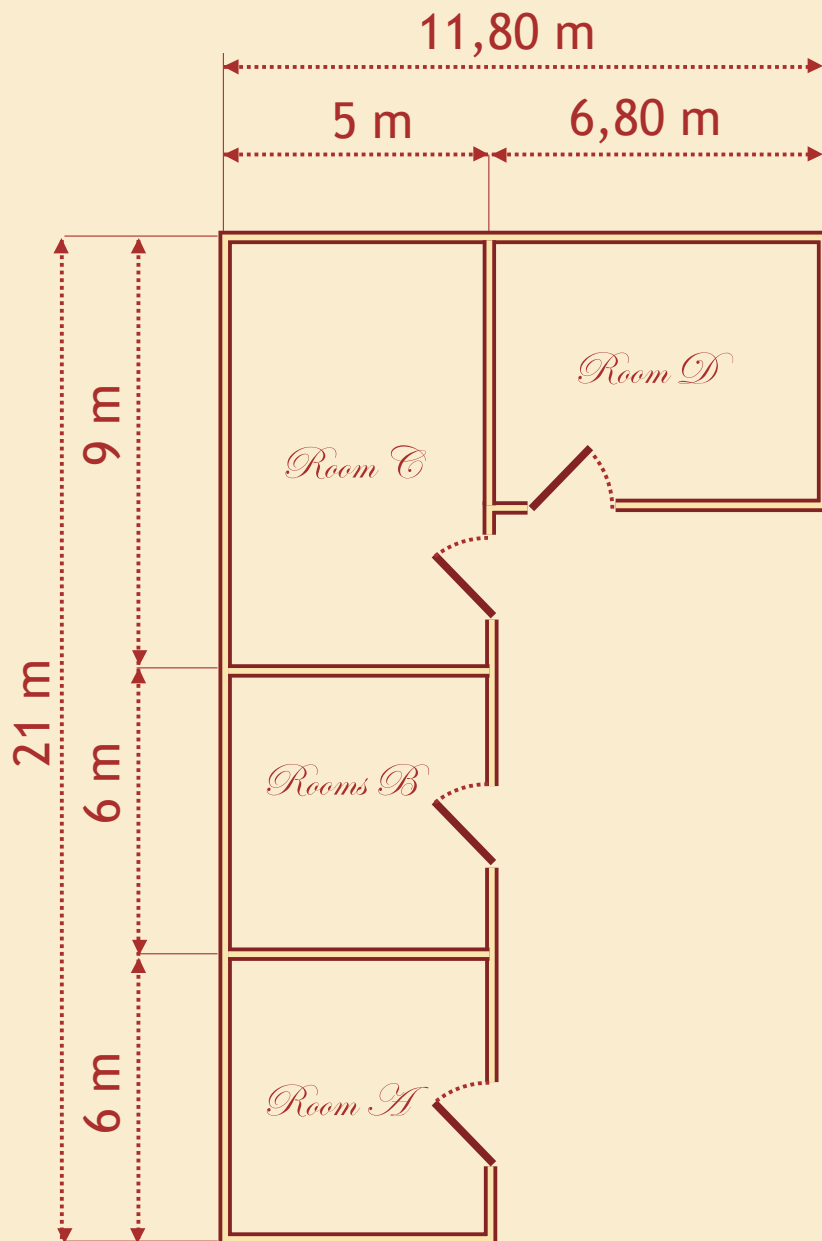

Meeting room

Room Name	Dimension	Horseshoe	Square	Classroom	Theatre
A + B	sq.m. 20	12	15	20	20
C	sq.m. 45	25	20	30	30
D	sq.m. 36	15	15	20	25
A + B + C	sq.m.105	30	60	60	100

HOTEL LLOYD

C.so di Porta Romana, 48 , Milano, Italia | Ph +39 02.58303332 Fax +39 02.58303365
www.lloydhotelmilano.it | info@lloydhotelmilano.it

Milano